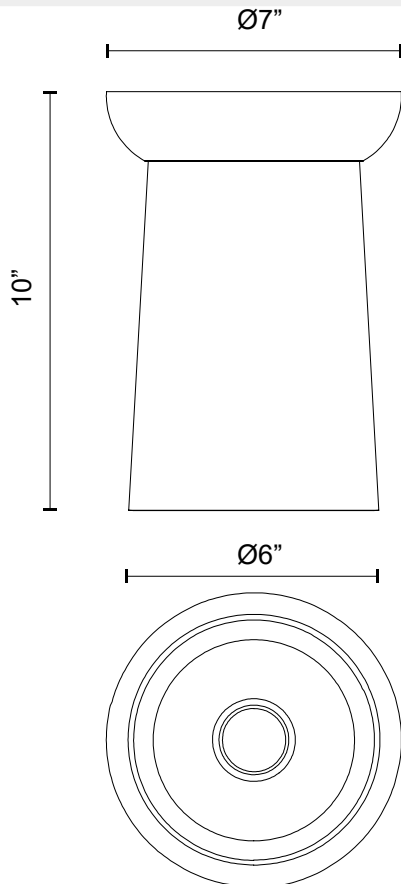

alora mood

P. 1.855.855.8926

CANADA: 19054 28TH Avenue Surrey - BC V3Z 6M3

USA: 3035 E. Lone Mountain Rd - Las Vegas, NV, 89081

EMIL FM542007

FIXTURE DIMENSIONS	D7" x H10"
LAMP TYPE	E26
MAX WATTAGE	60W
BULB QTY	1
BULBS INCLUDED	No
VOLTAGE	120V
GLASS DETAILS	Clear Glass
MATERIAL	Glass; Steel; Wood;
LOCATION	Dry
PAINT FINISH	AG01; MB01; WH01; WK01;

[D - Diameter, L - Length, W - Width, H - Height, E - Extension]

AVAILABLE FINISHES:

Matte
Black/Walnut

Aged
Gold/Walnut

White/White Oak

*For complete warranty terms, please visit: www.aloralighting.com/warranty

WWW.ALORAMOOD.COM

© 2022 KUZCO LIGHTING. ALL RIGHTS RESERVED.